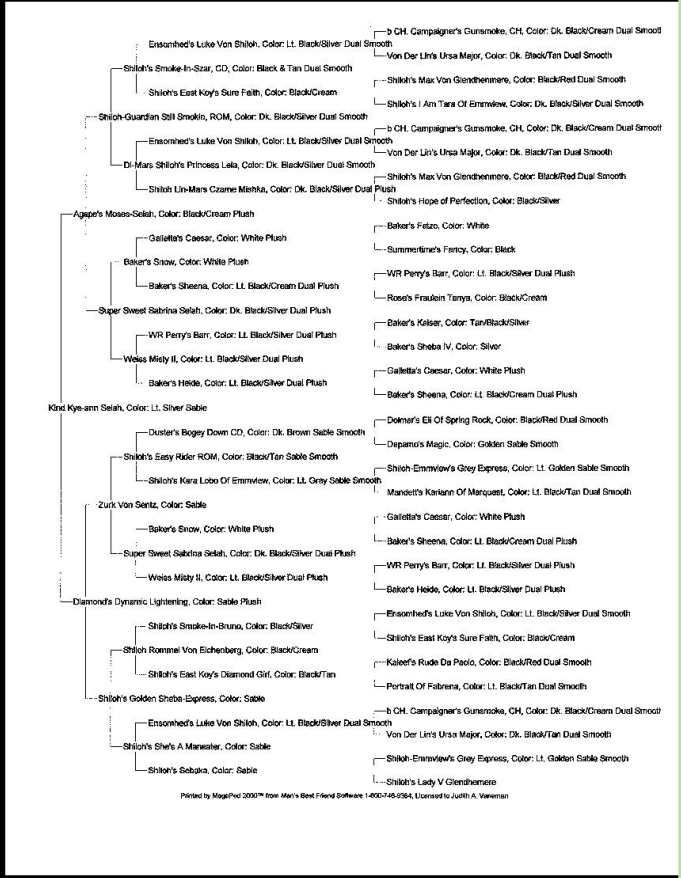

Kind Kye-Ann Selah

Here is her complete pedigree :